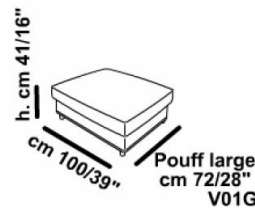

h. cm. 79/31"

p. cm 110/43"

2 seater cm 210/83"
V020

3 seater cm 240/94"
V030

4 seater cm 270/106"
V090

Pouff small
cm 72/28"
V000

Pouff large
cm 72/28"
V01G