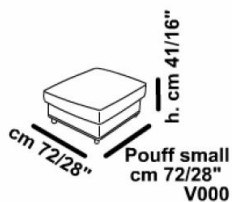

h. cm. 79/31"

p. cm 110/43"

2 seater cm 210/83"
V020

3 seater cm 240/94"
V030

4 seater cm 270/106"
V090

Pouff small
cm 72/28"
V000

Pouff large
cm 72/28"
V01G