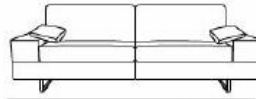

INCANTO GROUP

Sofitalia
INTERNATIONAL

Mod. **LAMPEDUSA**

h. cm. 76/30"

p. cm 100/39"

2 seater cm 181/71"
V020

3 seater cm 221/87"
V030

cm 63/25"

h. cm 44/17"

Pouff cm 86/34"
V001