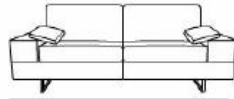

INCANTO GROUP

Sofitalia
INTERNATIONAL

Mod. **LAMPEDUSA**

h. cm. 76/30"

p. cm 100/39"

2 seater cm 181/71"
V020

3 seater cm 221/87"
V030

cm 63/25"

h. cm 44/17"

Pouff cm 86/34"
V001