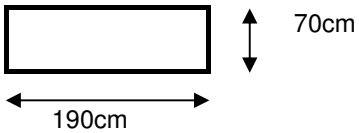

Height: 89cm
Back cushion: 1x
Seat cushion: 1x

Multi Module Left / Right

Height: 89cm
Back cushion: 2x
Seat cushion: 1x

Corner Module

Height: 89cm
Back cushion: 2x
Seat cushion: 1x

4-seater Curved Module

Height: 89cm
Back cushion: 2x
Seat cushion: 1x

Daybed

Height: 42cm
Deco cushion: 1x
Seat cushion: 1x

Footstool

Height: 42cm
Seat cushion: 1x

Loose armrest

Length: 21cm
Width: 31cm
Depth: 55cm

Loose Headrest

Length: 45cm
Width: 23cm
Depth: 56cm

Bed 180x200

Height: 96cm

Bed 160x200

Height: 96cm

Bed 140x200

Height: 96cm

COMFORT:

Comfort 2