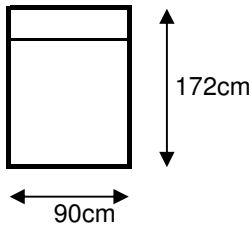

ALICANTE

3-seater Module

Height: 89cm
Back cushion: 2x
Seat cushion: 1x

2,5-seater Module

Height: 89cm
Back cushion: 2x
Seat cushion: 1x

1,5-seater Module

Height: 89cm
Back cushion: 1x
Seat cushion: 1x

CHL Module

Height: 89cm
Back cushion: 1x
Seat cushion: 1x

Multi Module Left / Right

Height: 89cm
Back cushion: 2x
Seat cushion: 1x

Corner Module

Height: 89cm
Back cushion: 2x
Seat cushion: 1x

4-seater Curved Module

Height: 89cm
Back cushion: 2x
Seat cushion: 1x

Daybed

Height: 42cm
Deco cushion: 1x
Seat cushion: 1x

Footstool

Height: 42cm
Seat cushion: 1x

Loose armrest

Length: 21cm
Width: 31cm
Depth: 55cm

Loose Headrest

Length: 45cm
Width: 23cm
Depth: 56cm

Bed 180x200

Height: 96cm

Bed 160x200

Height: 96cm

Bed 140x200

Height: 96cm

COMFORT:

Comfort 2