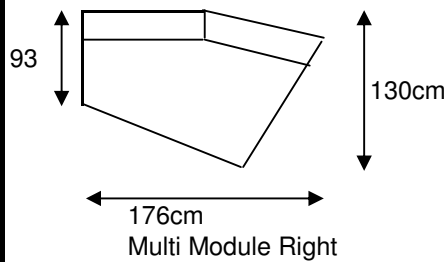

ALICANTE

3-seater Module

Height: 89cm
Back cushion: 2x
Seat cushion: 1x

2,5-seater Module

Height: 89cm
Back cushion: 2x
Seat cushion: 1x

1,5-seater Module

Height: 89cm
Back cushion: 1x
Seat cushion: 1x

CHL Module

Height: 89cm
Back cushion: 1x
Seat cushion: 1x

Multi Module Left / Right

Height: 89cm
Back cushion: 2x
Seat cushion: 1x

Corner Module

Height: 89cm
Back cushion: 2x
Seat cushion: 1x

4-seater Curved Module

Height: 89cm
Back cushion: 2x
Seat cushion: 1x

Daybed

Height: 42cm
Deco cushion: 1x
Seat cushion: 1x

Footstool

Height: 42cm
Seat cushion: 1x

Loose armrest

Length: 21cm
Width: 31cm
Depth: 55cm

Loose Headrest

Length: 45cm
Width: 23cm
Depth: 56cm

Bed 180x200

Height: 96cm

Bed 160x200

Height: 96cm

Bed 140x200

Height: 96cm

COMFORT:

Comfort 2