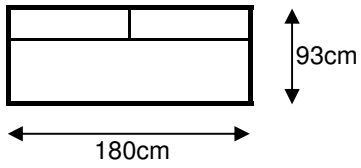

ALICANTE

3-seater Module

Height: 89cm
Back cushion: 2x
Seat cushion: 1x

2,5-seater Module

Height: 89cm
Back cushion: 2x
Seat cushion: 1x

1,5-seater Module

Height: 89cm
Back cushion: 1x
Seat cushion: 1x

CHL Module

Height: 89cm
Back cushion: 1x
Seat cushion: 1x

Multi Module Left / Right

Height: 89cm
Back cushion: 2x
Seat cushion: 1x

Corner Module

Height: 89cm
Back cushion: 2x
Seat cushion: 1x

4-seater Curved Module

Height: 89cm
Back cushion: 2x
Seat cushion: 1x

Daybed

Height: 42cm
Deco cushion: 1x
Seat cushion: 1x

Footstool

Height: 42cm
Seat cushion: 1x

Loose armrest

Length: 21cm
Width: 31cm
Depth: 55cm

Loose Headrest

Length: 45cm
Width: 23cm
Depth: 56cm

Bed 180x200

Height: 96cm

Bed 160x200

Height: 96cm

Bed 140x200

Height: 96cm

COMFORT:

Comfort 2