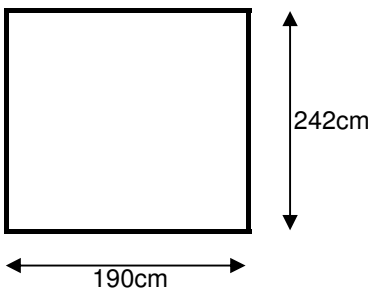

ALICANTE

3-seater Module

Height: 89cm
Back cushion: 2x
Seat cushion: 1x

2,5-seater Module

Height: 89cm
Back cushion: 2x
Seat cushion: 1x

1,5-seater Module

Height: 89cm
Back cushion: 1x
Seat cushion: 1x

CHL Module

Height: 89cm
Back cushion: 1x
Seat cushion: 1x

Multi Module Left / Right

Height: 89cm
Back cushion: 2x
Seat cushion: 1x

Corner Module

Height: 89cm
Back cushion: 2x
Seat cushion: 1x

4-seater Curved Module

Height: 89cm
Back cushion: 2x
Seat cushion: 1x

Daybed

Height: 42cm
Deco cushion: 1x
Seat cushion: 1x

Footstool

Height: 42cm
Seat cushion: 1x

Loose armrest

Length: 21cm
Width: 31cm
Depth: 55cm

Loose Headrest

Length: 45cm
Width: 23cm
Depth: 56cm

Bed 180x200

Height: 96cm

Bed 160x200

Height: 96cm

Bed 140x200

Height: 96cm

COMFORT:

Comfort 2