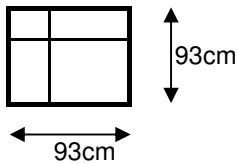

ALICANTE

3-seater Module

Height: 89cm
Back cushion: 2x
Seat cushion: 1x

2,5-seater Module

Height: 89cm
Back cushion: 2x
Seat cushion: 1x

1,5-seater Module

Height: 89cm
Back cushion: 1x
Seat cushion: 1x

CHL Module

Height: 89cm
Back cushion: 1x
Seat cushion: 1x

Multi Module Left / Right

Height: 89cm
Back cushion: 2x
Seat cushion: 1x

Corner Module

Height: 89cm
Back cushion: 2x
Seat cushion: 1x

4-seater Curved Module

Height: 89cm
Back cushion: 2x
Seat cushion: 1x

Daybed

Height: 42cm
Deco cushion: 1x
Seat cushion: 1x

Footstool

Height: 42cm
Seat cushion: 1x

Loose armrest

Length: 21cm
Width: 31cm
Depth: 55cm

Loose Headrest

Length: 45cm
Width: 23cm
Depth: 56cm

Bed 180x200

Height: 96cm

Bed 160x200

Height: 96cm

Bed 140x200

Height: 96cm

COMFORT:

Comfort 2