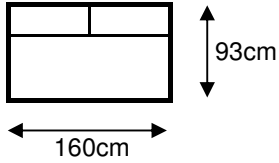

ALICANTE

3-seater Module

Height: 89cm
Back cushion: 2x
Seat cushion: 1x

2,5-seater Module

Height: 89cm
Back cushion: 2x
Seat cushion: 1x

1,5-seater Module

Height: 89cm
Back cushion: 1x
Seat cushion: 1x

CHL Module

Height: 89cm
Back cushion: 1x
Seat cushion: 1x

Multi Module Left / Right

Height: 89cm
Back cushion: 2x
Seat cushion: 1x

Corner Module

Height: 89cm
Back cushion: 2x
Seat cushion: 1x

4-seater Curved Module

Height: 89cm
Back cushion: 2x
Seat cushion: 1x

Daybed

Height: 42cm
Deco cushion: 1x
Seat cushion: 1x

Footstool

Height: 42cm
Seat cushion: 1x

Loose armrest

Length: 21cm
Width: 31cm
Depth: 55cm

Loose Headrest

Length: 45cm
Width: 23cm
Depth: 56cm

Bed 180x200

Height: 96cm

Bed 160x200

Height: 96cm

Bed 140x200

Height: 96cm

COMFORT:

Comfort 2