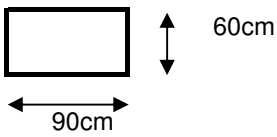

Height: 89cm
Back cushion: 1x
Seat cushion: 1x

Multi Module Left / Right

Height: 89cm
Back cushion: 2x
Seat cushion: 1x

Corner Module

Height: 89cm
Back cushion: 2x
Seat cushion: 1x

4-seater Curved Module

Height: 89cm
Back cushion: 2x
Seat cushion: 1x

Daybed

Height: 42cm
Deco cushion: 1x
Seat cushion: 1x

Footstool

Height: 42cm
Seat cushion: 1x

Loose armrest

Length: 21cm
Width: 31cm
Depth: 55cm

Loose Headrest

Length: 45cm
Width: 23cm
Depth: 56cm

Bed 180x200

Height: 96cm

Bed 160x200

Height: 96cm

Bed 140x200

Height: 96cm

COMFORT:

Comfort 2