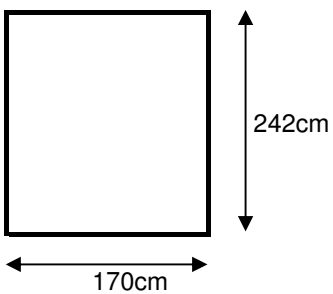

ALICANTE

3-seater Module

Height: 89cm
Back cushion: 2x
Seat cushion: 1x

2,5-seater Module

Height: 89cm
Back cushion: 2x
Seat cushion: 1x

1,5-seater Module

Height: 89cm
Back cushion: 1x
Seat cushion: 1x

CHL Module

Height: 89cm
Back cushion: 1x
Seat cushion: 1x

Multi Module Left / Right

Height: 89cm
Back cushion: 2x
Seat cushion: 1x

Corner Module

Height: 89cm
Back cushion: 2x
Seat cushion: 1x

4-seater Curved Module

Height: 89cm
Back cushion: 2x
Seat cushion: 1x

Daybed

Height: 42cm
Deco cushion: 1x
Seat cushion: 1x

Footstool

Height: 42cm
Seat cushion: 1x

Loose armrest

Length: 21cm
Width: 31cm
Depth: 55cm

Loose Headrest

Length: 45cm
Width: 23cm
Depth: 56cm

Bed 180x200

Height: 96cm

Bed 160x200

Height: 96cm

Bed 140x200

Height: 96cm

COMFORT:

Comfort 2