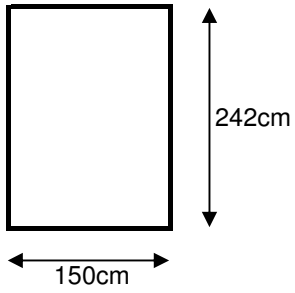

ALICANTE

3-seater Module

Height: 89cm
Back cushion: 2x
Seat cushion: 1x

2,5-seater Module

Height: 89cm
Back cushion: 2x
Seat cushion: 1x

1,5-seater Module

Height: 89cm
Back cushion: 1x
Seat cushion: 1x

CHL Module

Height: 89cm
Back cushion: 1x
Seat cushion: 1x

Multi Module Left / Right

Height: 89cm
Back cushion: 2x
Seat cushion: 1x

Corner Module

Height: 89cm
Back cushion: 2x
Seat cushion: 1x

4-seater Curved Module

Height: 89cm
Back cushion: 2x
Seat cushion: 1x

Daybed

Height: 42cm
Deco cushion: 1x
Seat cushion: 1x

Footstool

Height: 42cm
Seat cushion: 1x

Loose armrest

Length: 21cm
Width: 31cm
Depth: 55cm

Loose Headrest

Length: 45cm
Width: 23cm
Depth: 56cm

Bed 180x200

Height: 96cm

Bed 160x200

Height: 96cm

Bed 140x200

Height: 96cm

COMFORT:

Comfort 2