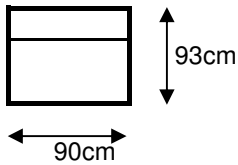

ALICANTE

3-seater Module

Height: 89cm
Back cushion: 2x
Seat cushion: 1x

2,5-seater Module

Height: 89cm
Back cushion: 2x
Seat cushion: 1x

1,5-seater Module

Height: 89cm
Back cushion: 1x
Seat cushion: 1x

CHL Module

Height: 89cm
Back cushion: 1x
Seat cushion: 1x

Multi Module Left / Right

Height: 89cm
Back cushion: 2x
Seat cushion: 1x

Corner Module

Height: 89cm
Back cushion: 2x
Seat cushion: 1x

4-seater Curved Module

Height: 89cm
Back cushion: 2x
Seat cushion: 1x

Daybed

Height: 42cm
Deco cushion: 1x
Seat cushion: 1x

Footstool

Height: 42cm
Seat cushion: 1x

Loose armrest

Length: 21cm
Width: 31cm
Depth: 55cm

Loose Headrest

Length: 45cm
Width: 23cm
Depth: 56cm

Bed 180x200

Height: 96cm

Bed 160x200

Height: 96cm

Bed 140x200

Height: 96cm

COMFORT:

Comfort 2