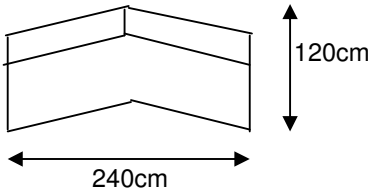

ALICANTE

3-seater Module

Height: 89cm
Back cushion: 2x
Seat cushion: 1x

2,5-seater Module

Height: 89cm
Back cushion: 2x
Seat cushion: 1x

1,5-seater Module

Height: 89cm
Back cushion: 1x
Seat cushion: 1x

CHL Module

Height: 89cm
Back cushion: 1x
Seat cushion: 1x

Multi Module Left / Right

Height: 89cm
Back cushion: 2x
Seat cushion: 1x

Corner Module

Height: 89cm
Back cushion: 2x
Seat cushion: 1x

4-seater Curved Module

Height: 89cm
Back cushion: 2x
Seat cushion: 1x

Daybed

Height: 42cm
Deco cushion: 1x
Seat cushion: 1x

Footstool

Height: 42cm
Seat cushion: 1x

Loose armrest

Length: 21cm
Width: 31cm
Depth: 55cm

Loose Headrest

Length: 45cm
Width: 23cm
Depth: 56cm

Bed 180x200

Height: 96cm

Bed 160x200

Height: 96cm

Bed 140x200

Height: 96cm

COMFORT:

Comfort 2